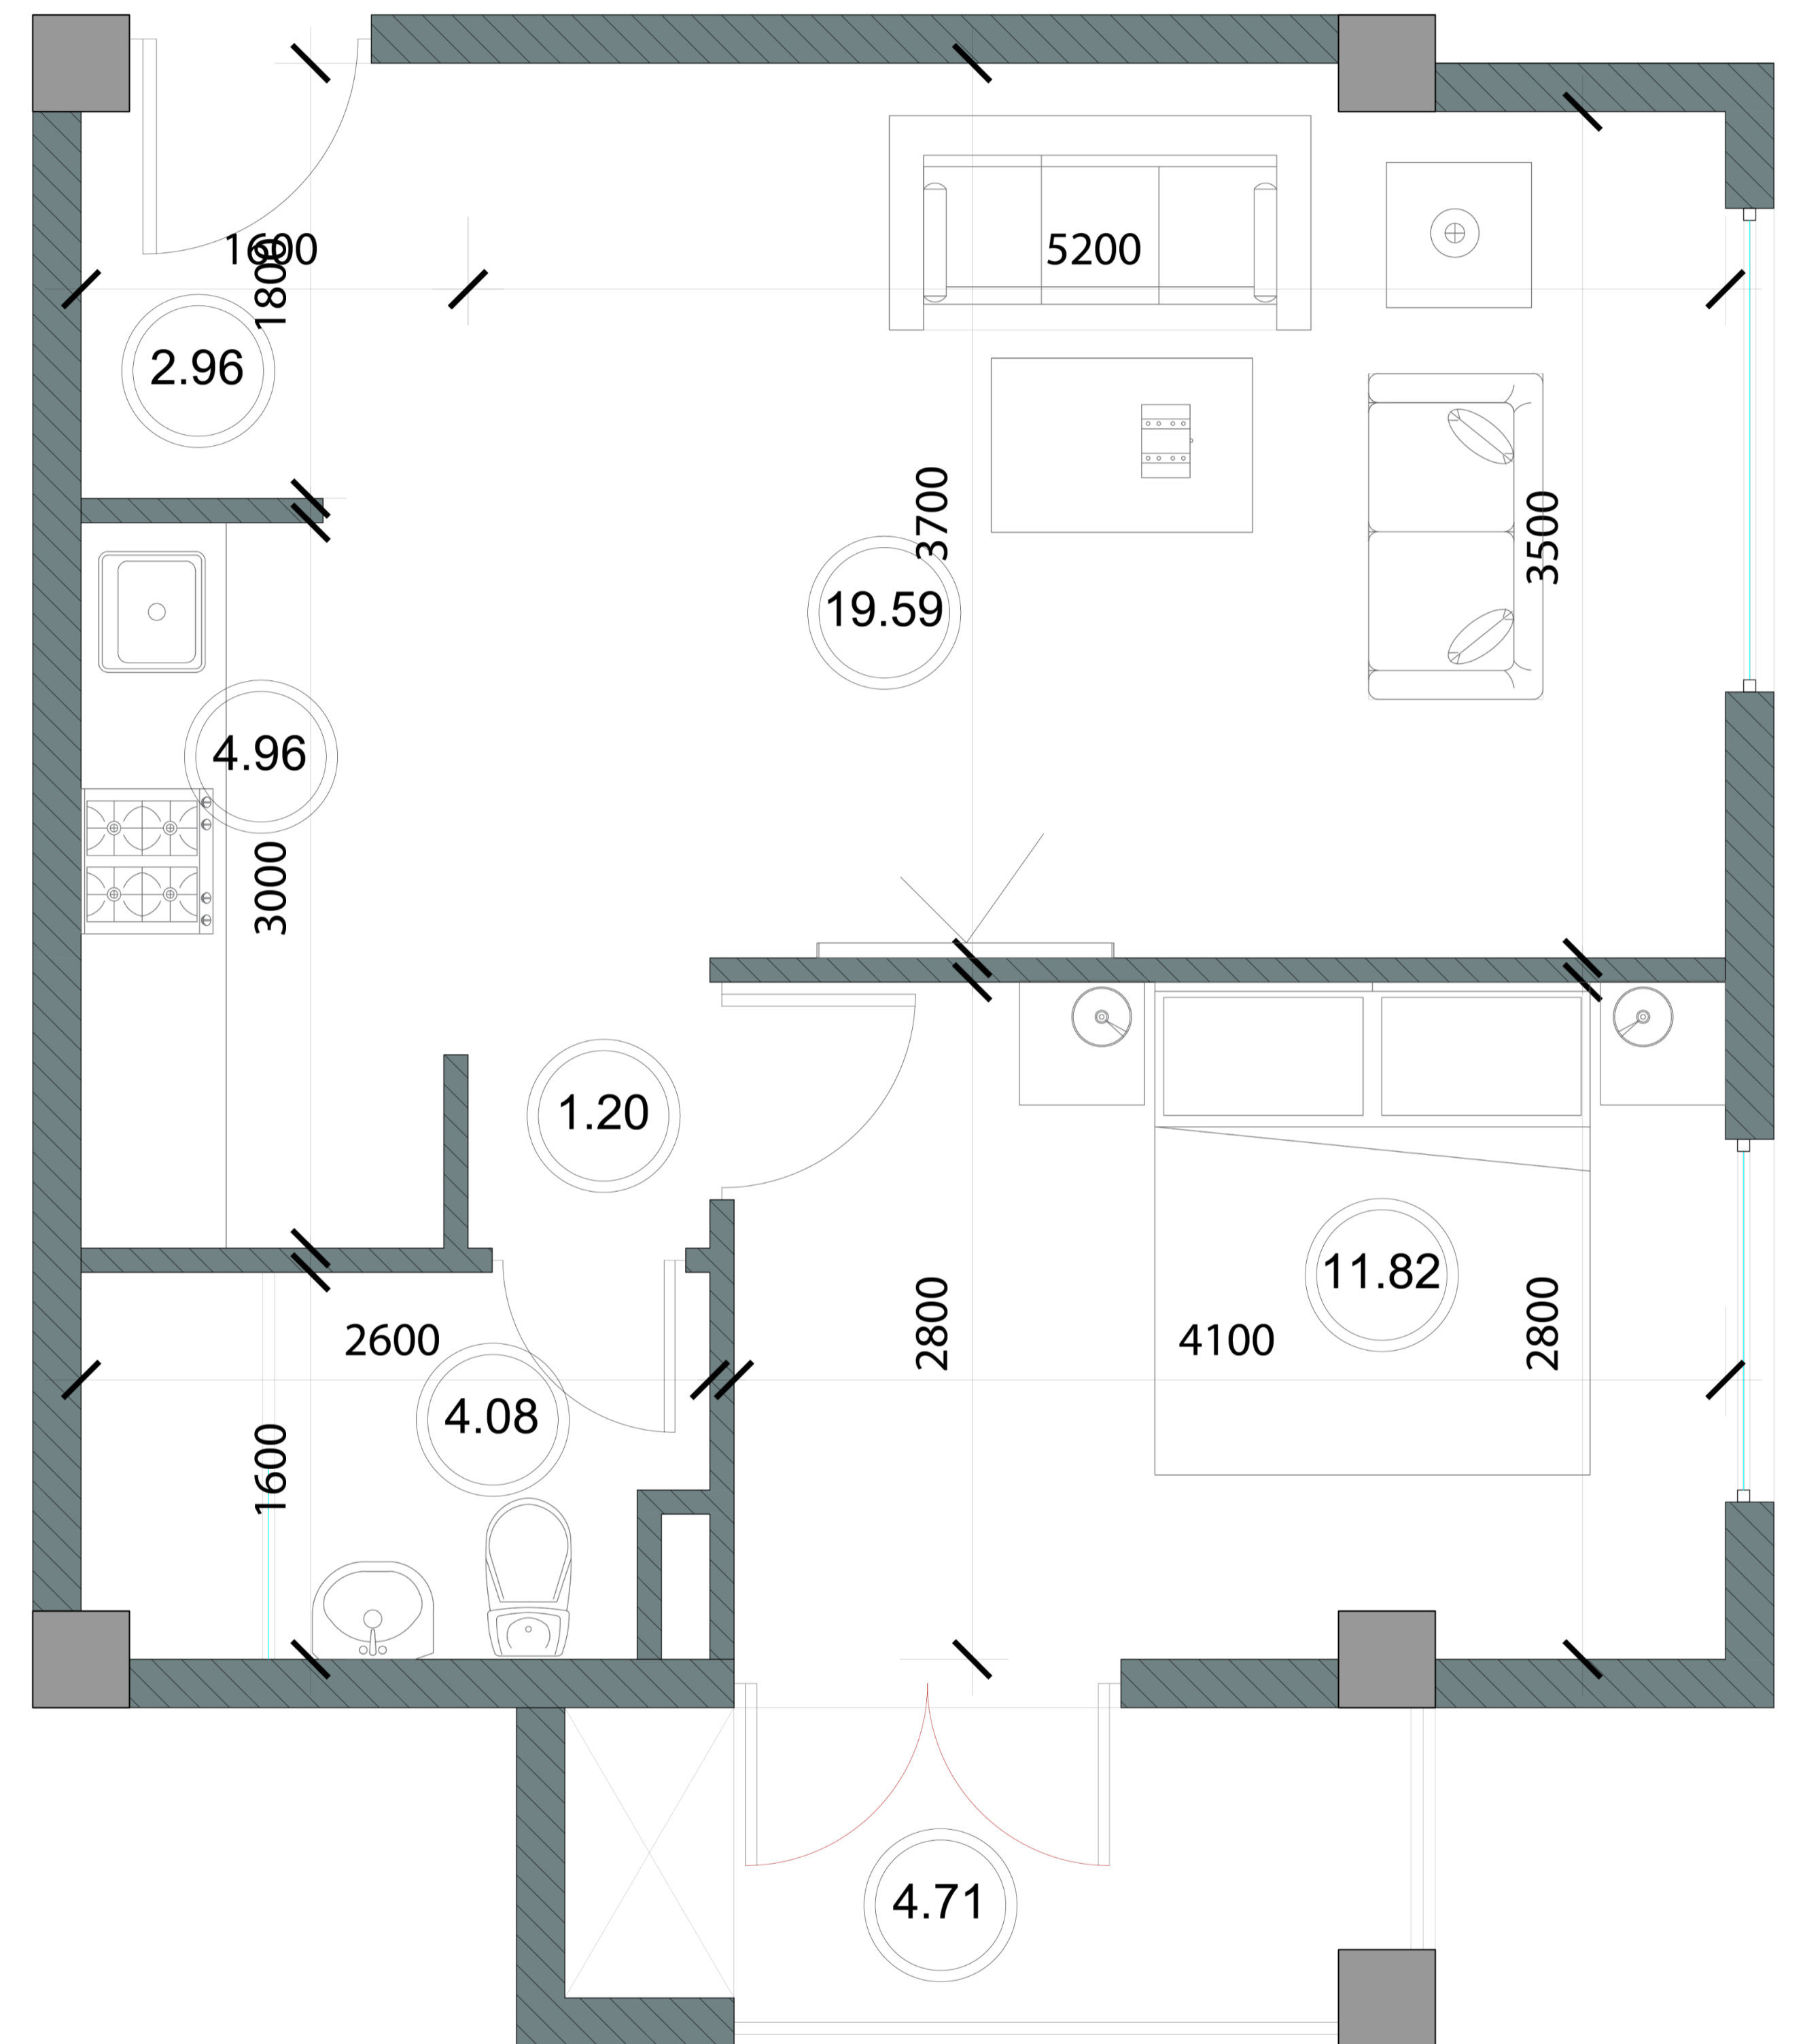

# Apartment 5

Area - 49.32 sqm

Entrance hall	2.96 sqm
Living room	19.59 sqm
Kitchen	4.96 sqm
Bedroom	11.82 sqm
Bathroom	4.08 sqm
Corridor	1.2 sqm
Balcony	4.71 sqm